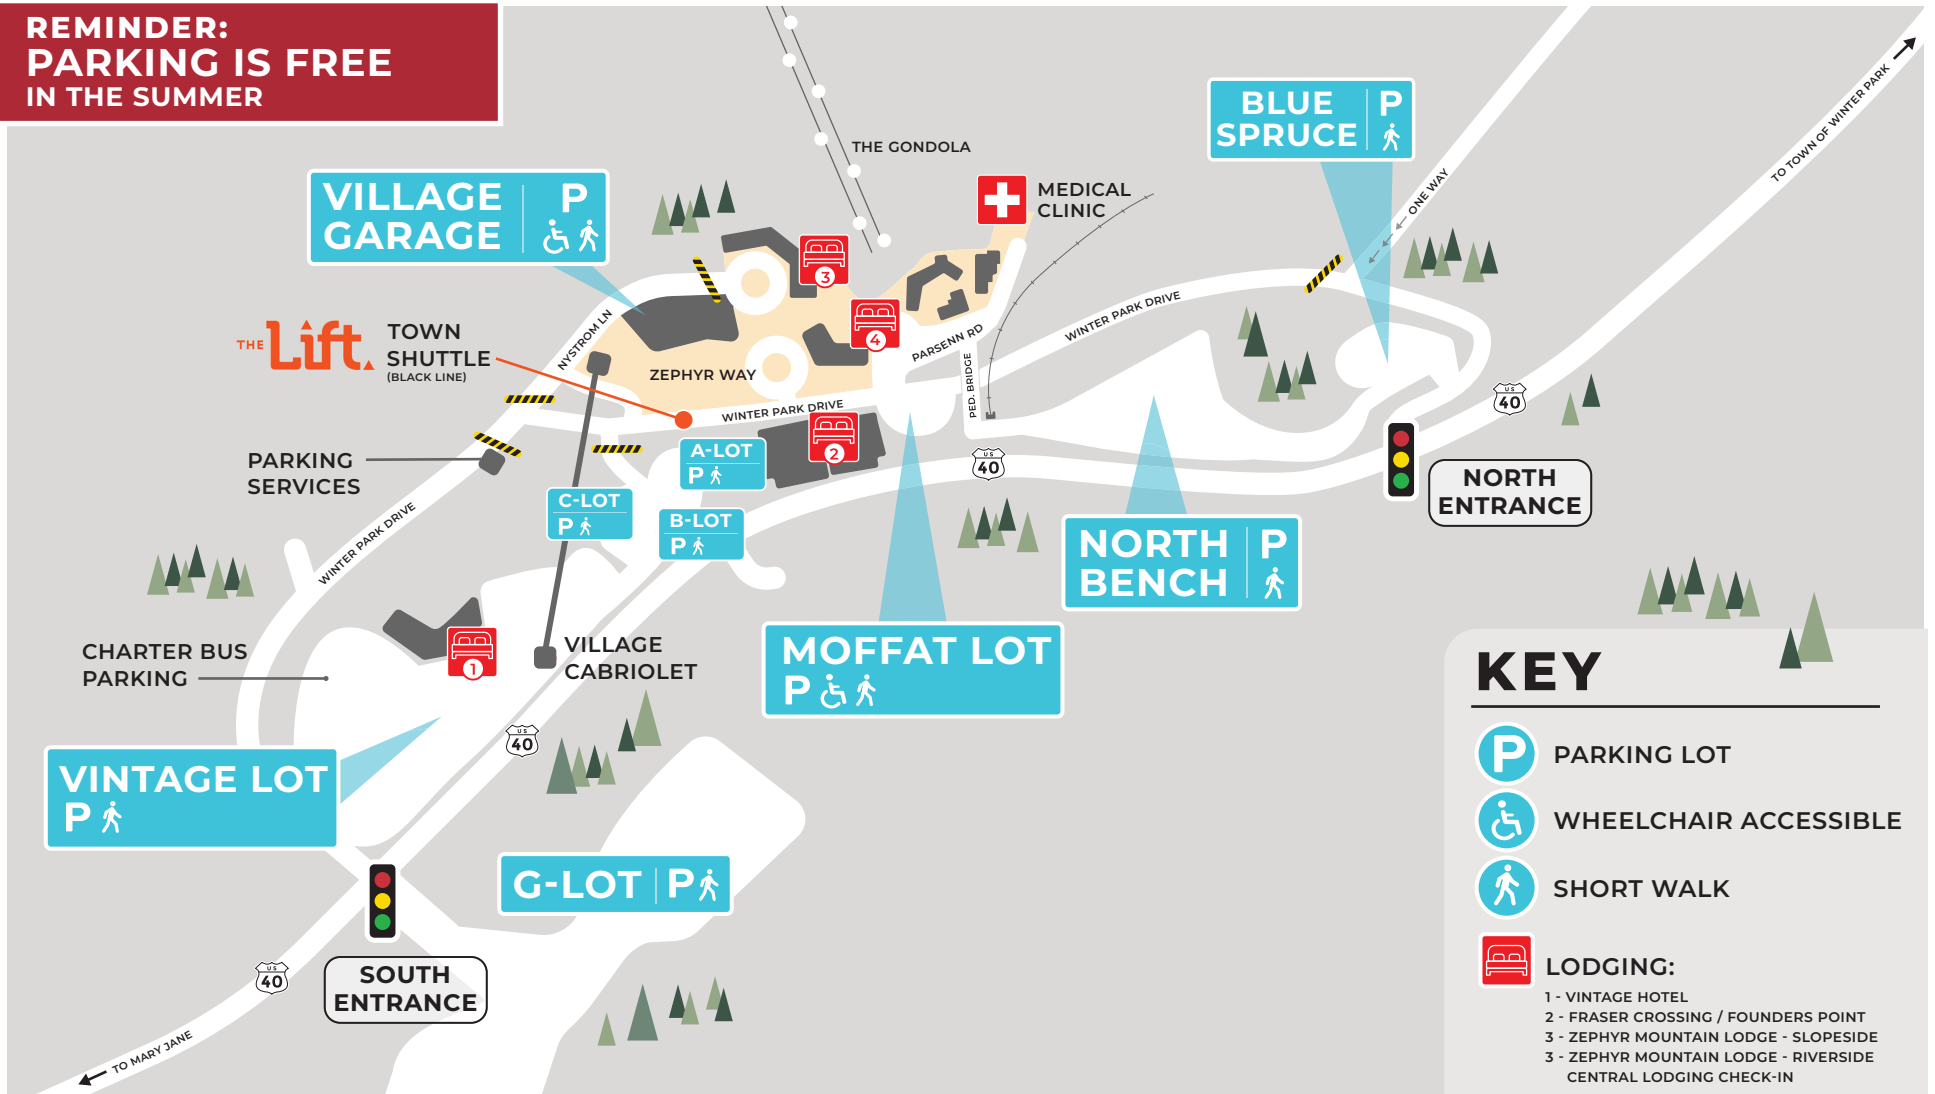

SUMMER | 2024

Winter Park 

LAST UPDATED: 030524

# PARKING & TRANSPORTATION

**REMINDER:  
PARKING IS FREE  
IN THE SUMMER**

## KEY

-  PARKING LOT
-  WHEELCHAIR ACCESSIBLE
-  SHORT WALK
-  **LODGING:**
  - 1 - VINTAGE HOTEL
  - 2 - FRASER CROSSING / FOUNDERS POINT
  - 3 - ZEPHYR MOUNTAIN LODGE - SLOPESIDE
  - 3 - ZEPHYR MOUNTAIN LODGE - RIVERSIDE
  - CENTRAL LODGING CHECK-IN