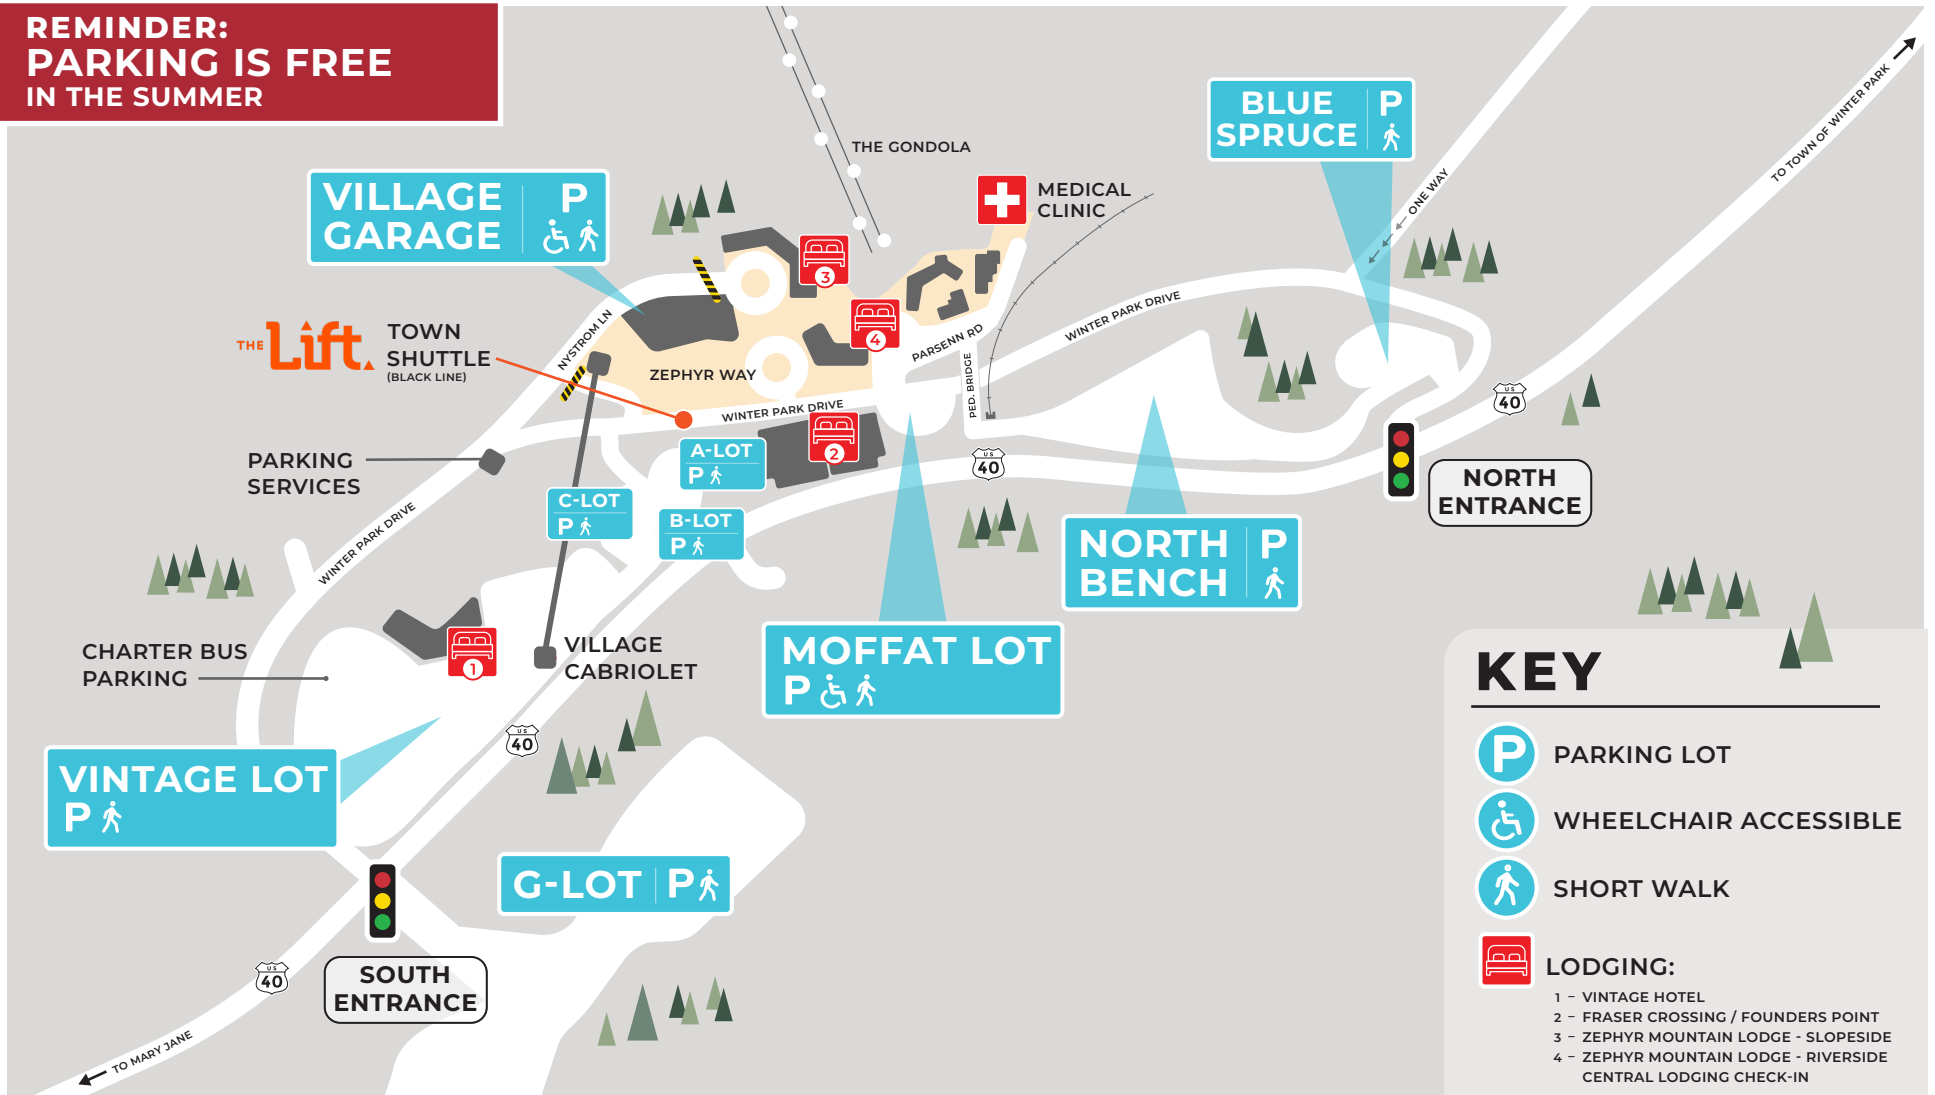

PARKING & TRANSPORTATION

**REMINDER:
 PARKING IS FREE
 IN THE SUMMER**

KEY

-  PARKING LOT
-  WHEELCHAIR ACCESSIBLE
-  SHORT WALK
-  **LODGING:**
 - 1 - VINTAGE HOTEL
 - 2 - FRASER CROSSING / FOUNDERS POINT
 - 3 - ZEPHYR MOUNTAIN LODGE - SLOPESIDE
 - 4 - ZEPHYR MOUNTAIN LODGE - RIVERSIDE

CENTRAL LODGING CHECK-IN