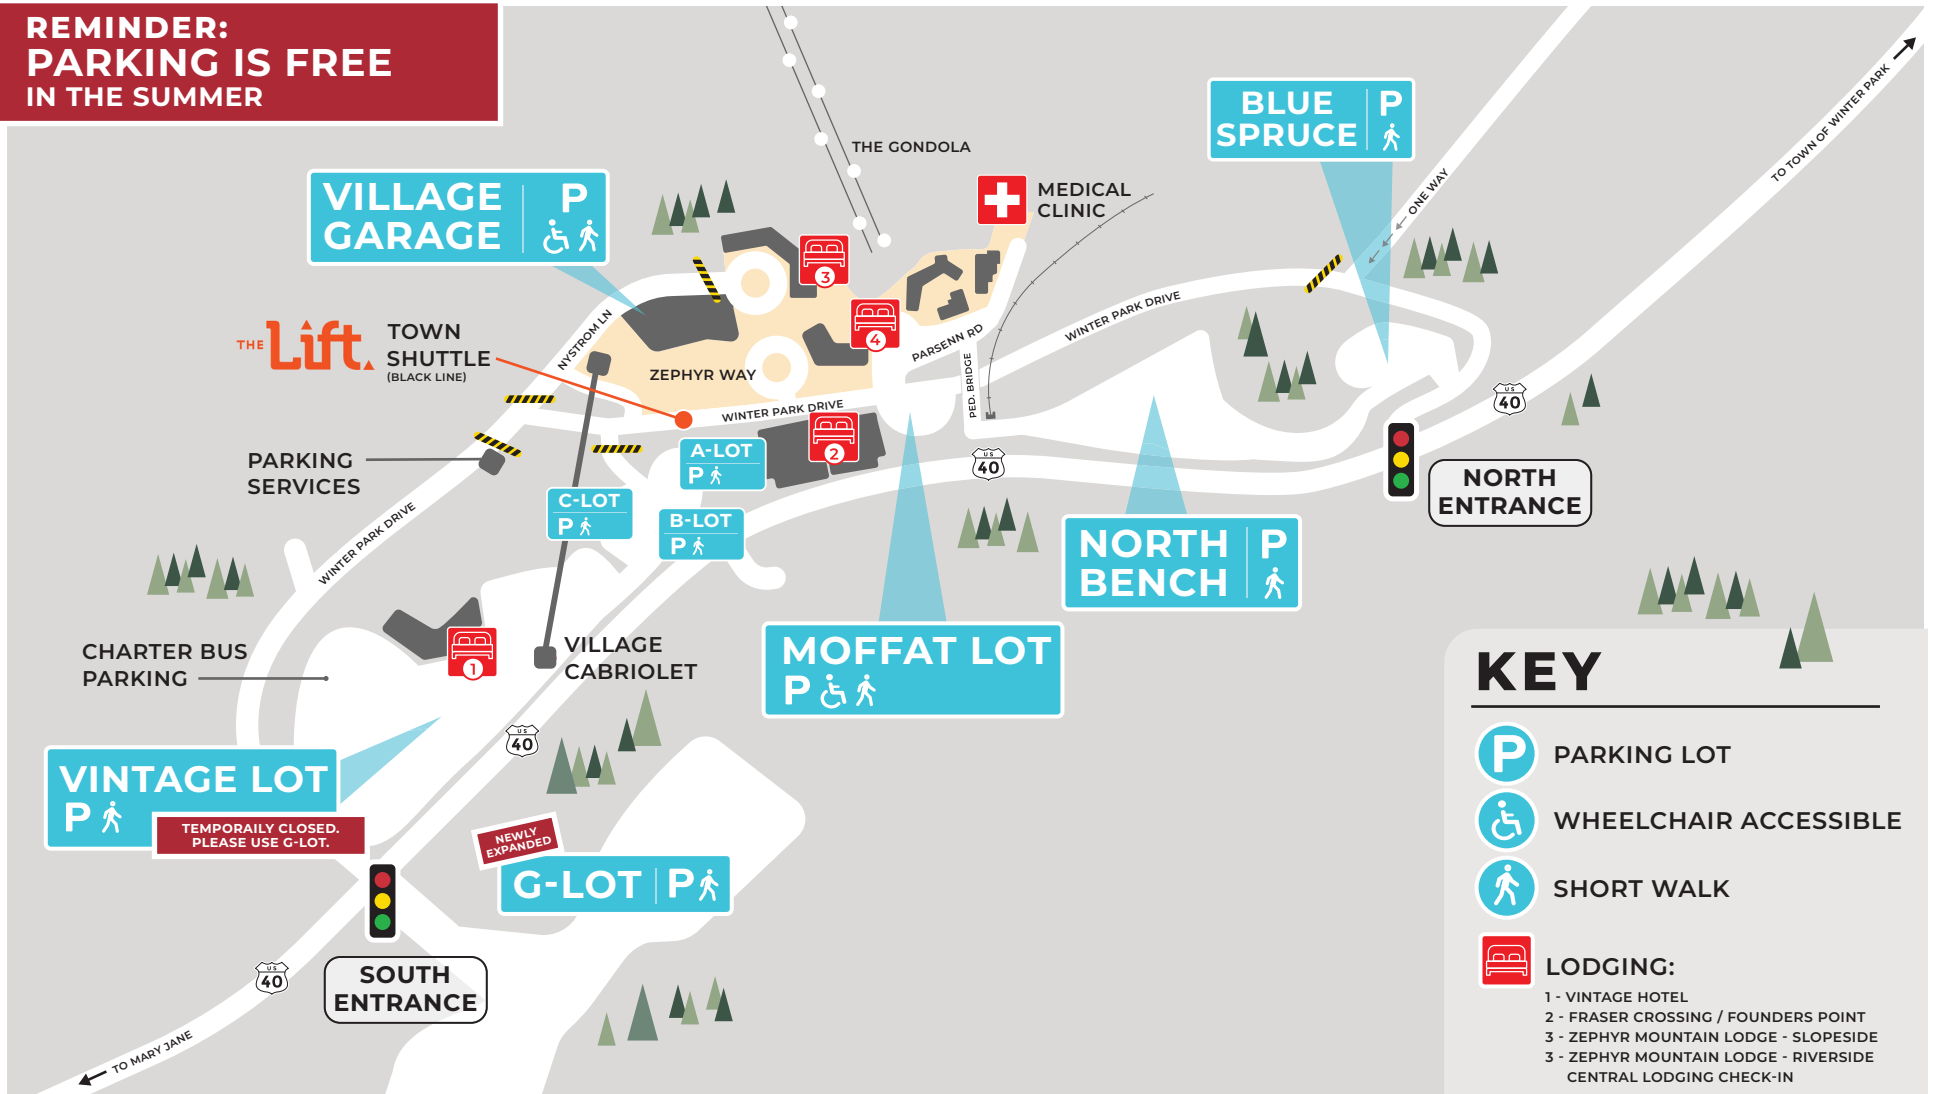

# PARKING & TRANSPORTATION

**REMINDER:  
 PARKING IS FREE  
 IN THE SUMMER**

## KEY

-  PARKING LOT
-  WHEELCHAIR ACCESSIBLE
-  SHORT WALK
-  **LODGING:**
  - 1 - VINTAGE HOTEL
  - 2 - FRASER CROSSING / FOUNDERS POINT
  - 3 - ZEPHYR MOUNTAIN LODGE - SLOPESIDE
  - 3 - ZEPHYR MOUNTAIN LODGE - RIVERSIDE
  - CENTRAL LODGING CHECK-IN