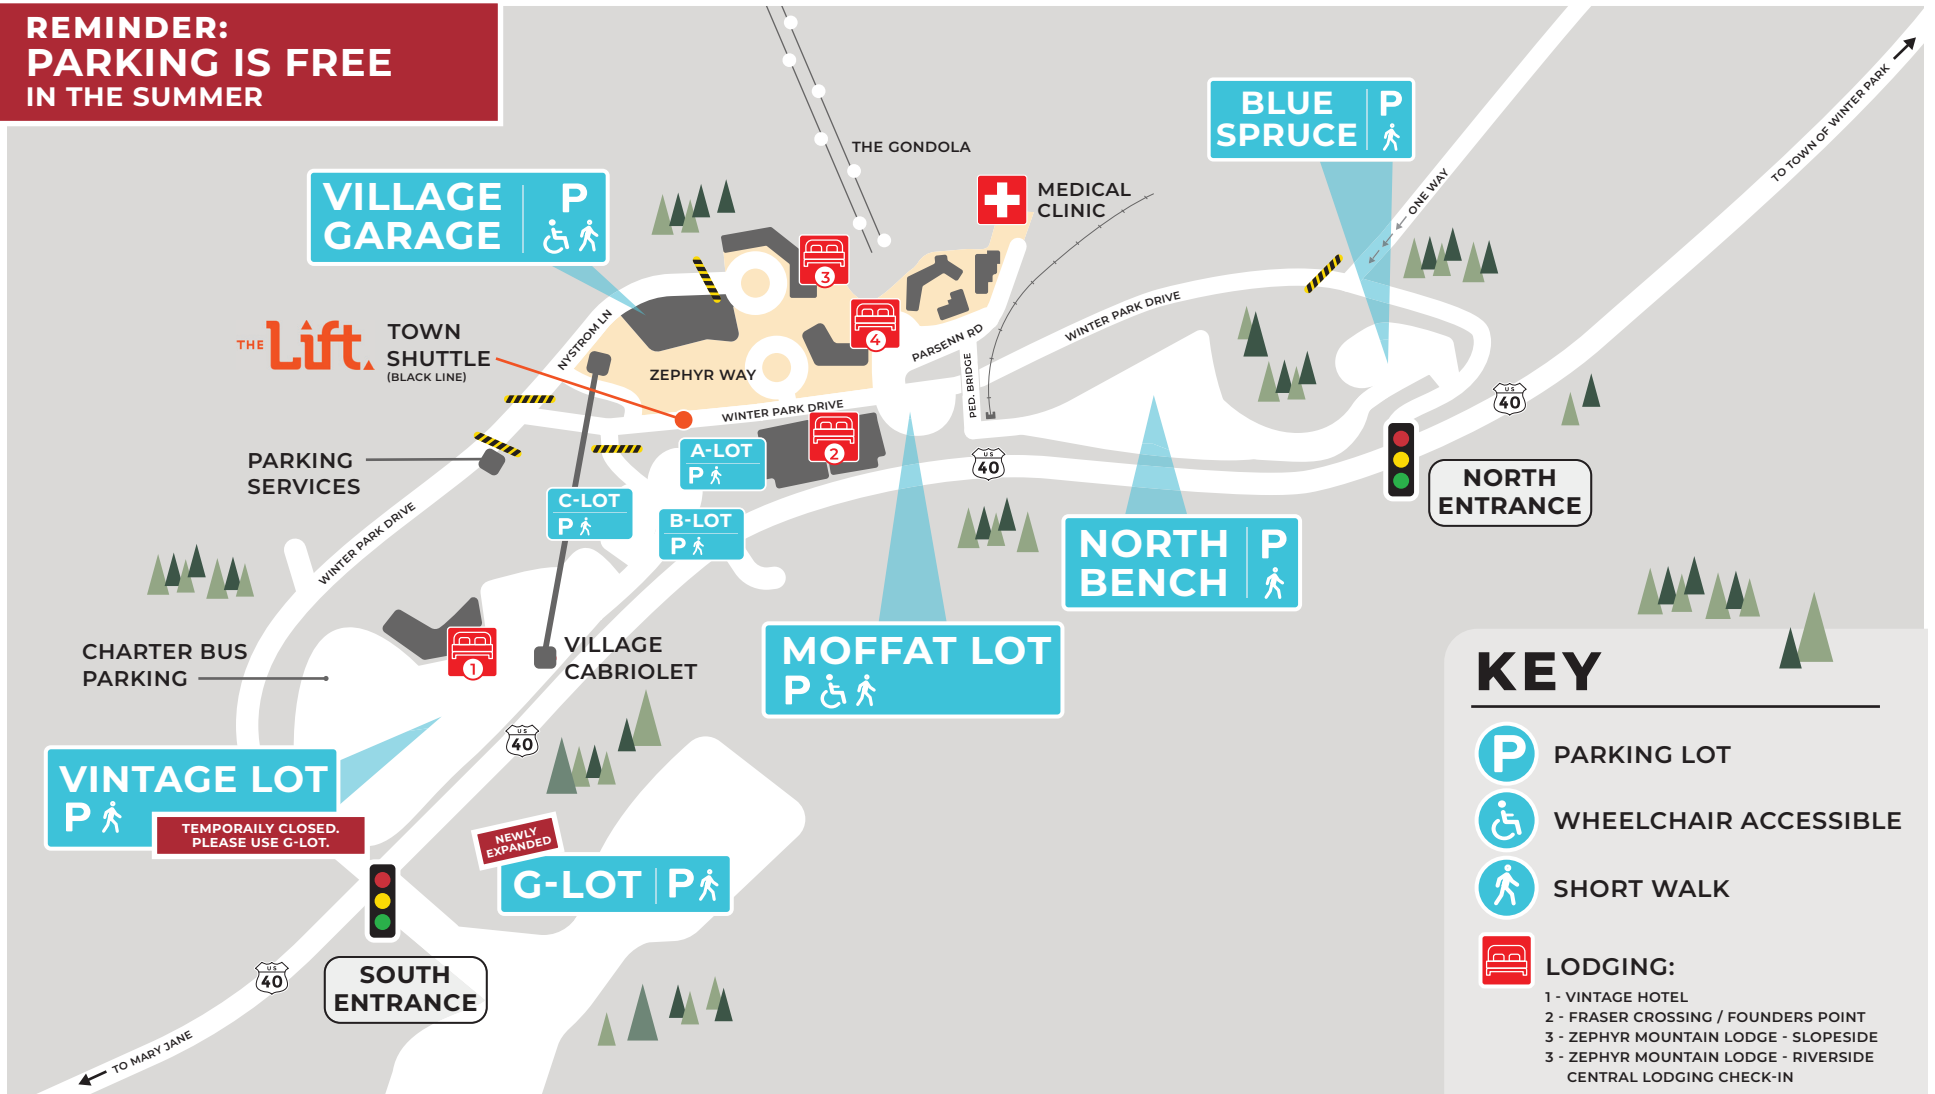

PARKING & TRANSPORTATION

**REMINDER:
 PARKING IS FREE
 IN THE SUMMER**

KEY

-  PARKING LOT
-  WHEELCHAIR ACCESSIBLE
-  SHORT WALK
-  **LODGING:**
 - 1 - VINTAGE HOTEL
 - 2 - FRASER CROSSING / FOUNDERS POINT
 - 3 - ZEPHYR MOUNTAIN LODGE - SLOPESIDE
 - 3 - ZEPHYR MOUNTAIN LODGE - RIVERSIDE
 - CENTRAL LODGING CHECK-IN