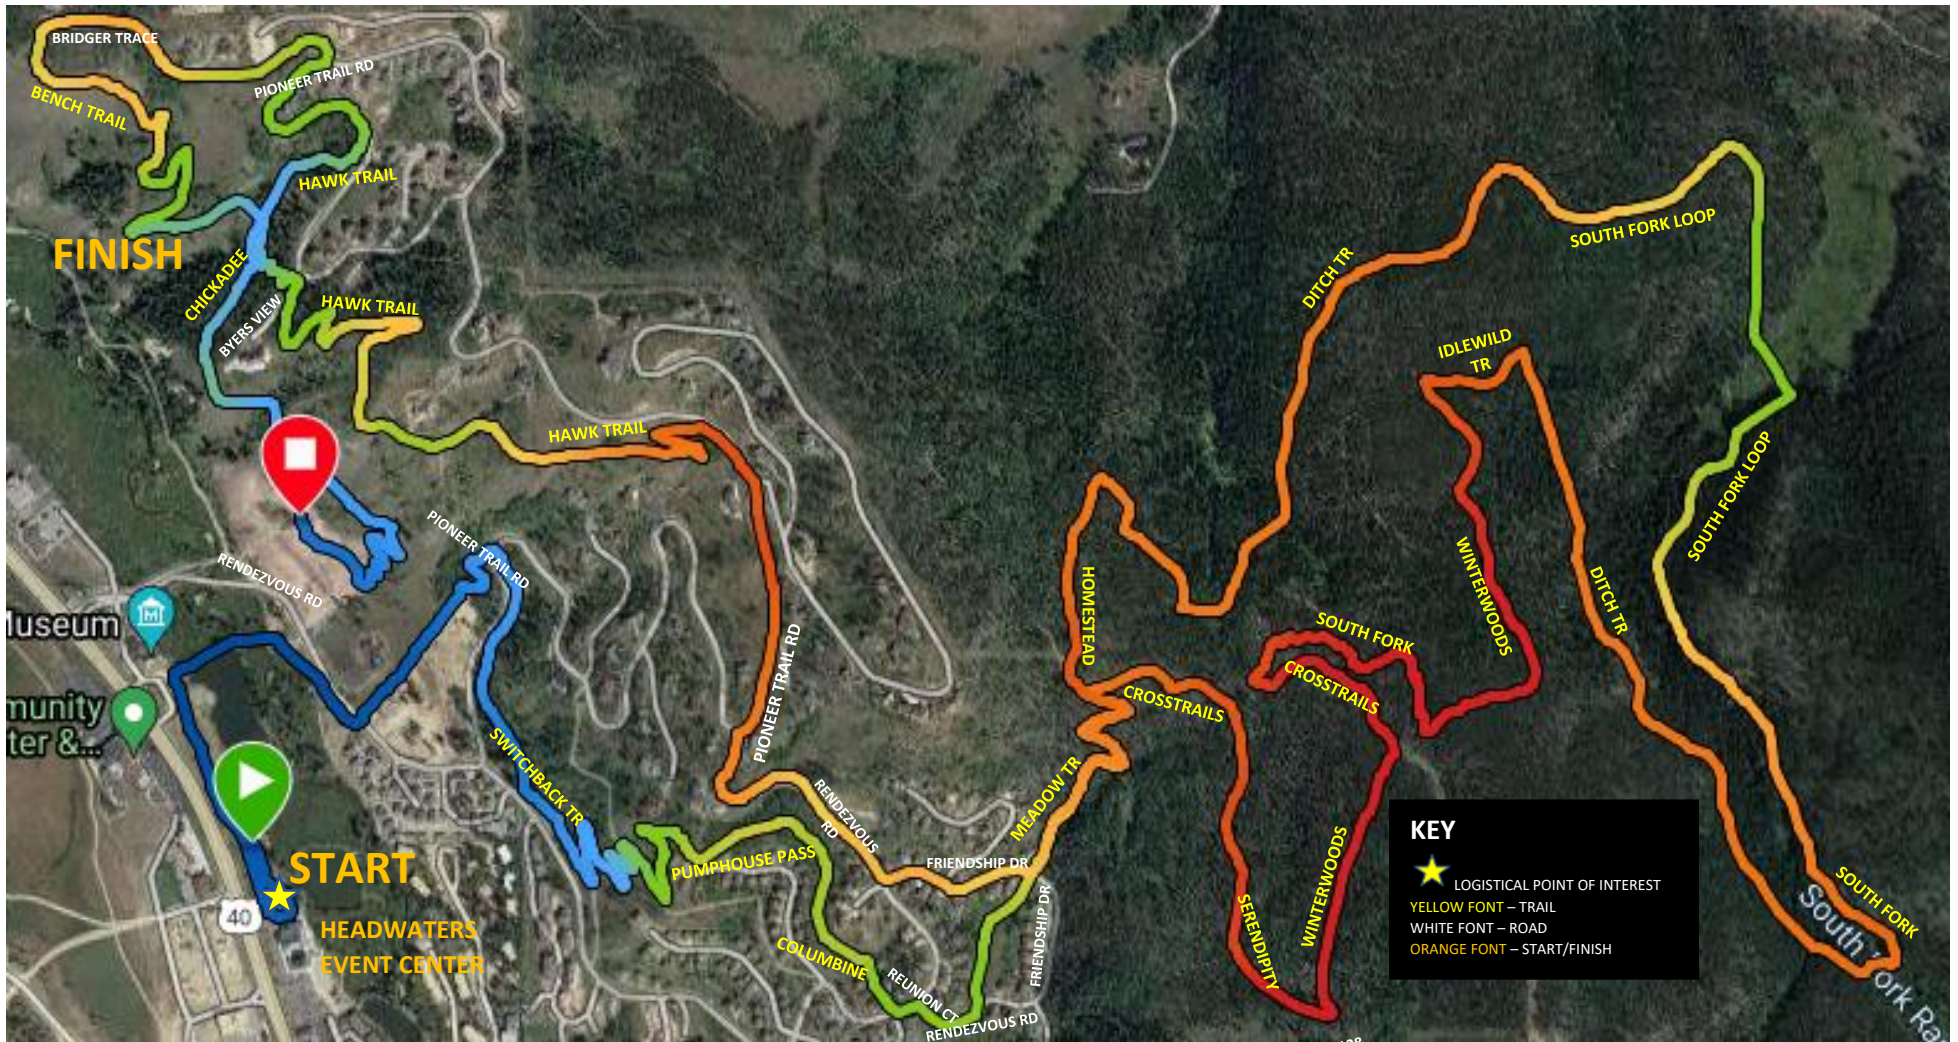

WINTER PARK XC CLASSICS RACE RENDEZVOUS NOVICE COURSE MAP SATURDAY, JULY 31ST, 2021

GPS LINK – <https://connect.garmin.com/modern/activity/7158971931>

MILEAGE – 10.57 MILES

ELEVATION GAIN – 1,053'