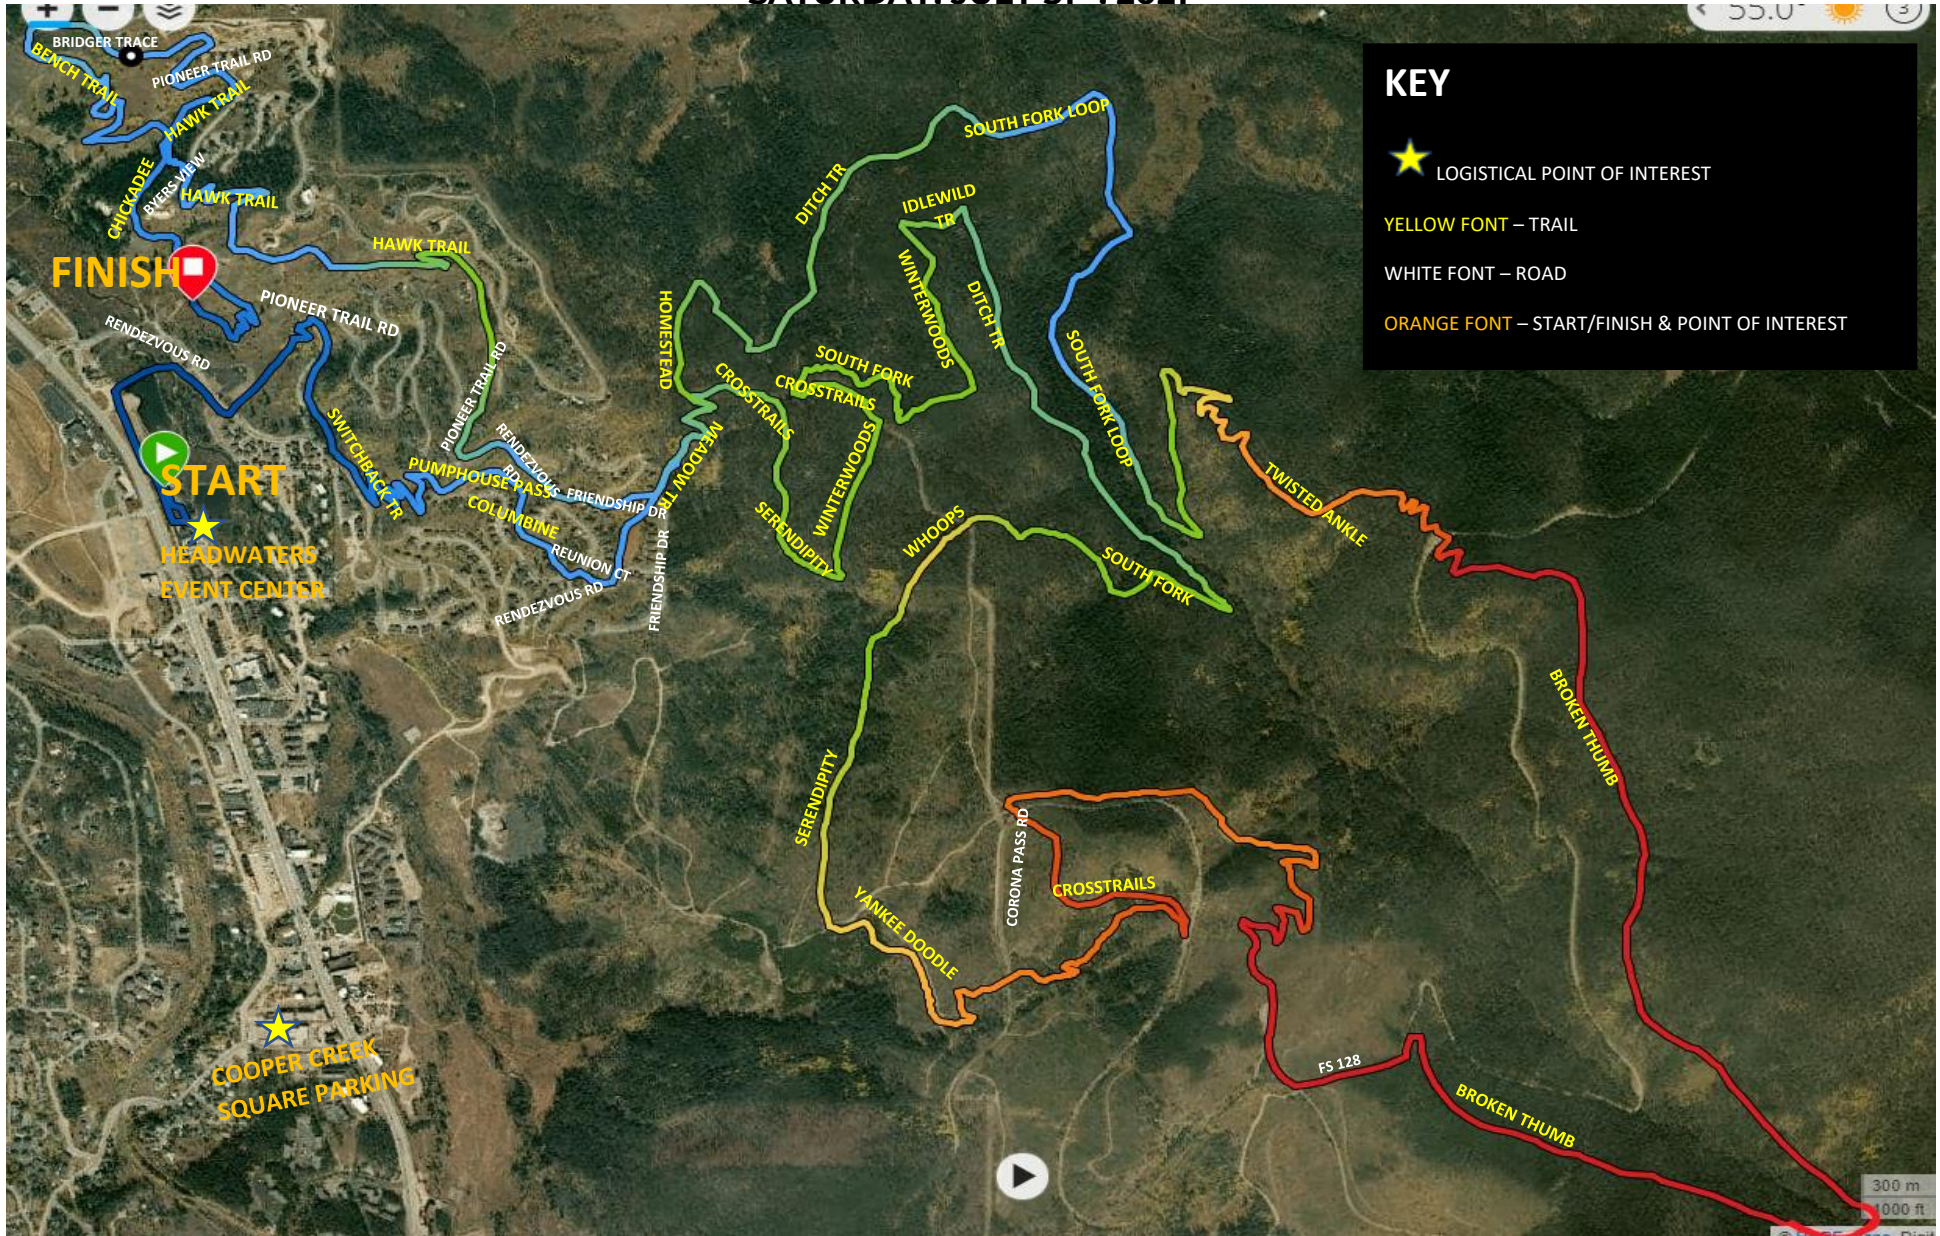

WINTER PARK XC CLASSICS RACE RENDEZVOUS

FULL COURSE MAP

SATURDAY, JULY 31ST, 2021

GPS LINK – <https://connect.garmin.com/modern/activity/7158972019>

MILEAGE – 17.92 MILES

ELEVATION GAIN – 1,883'