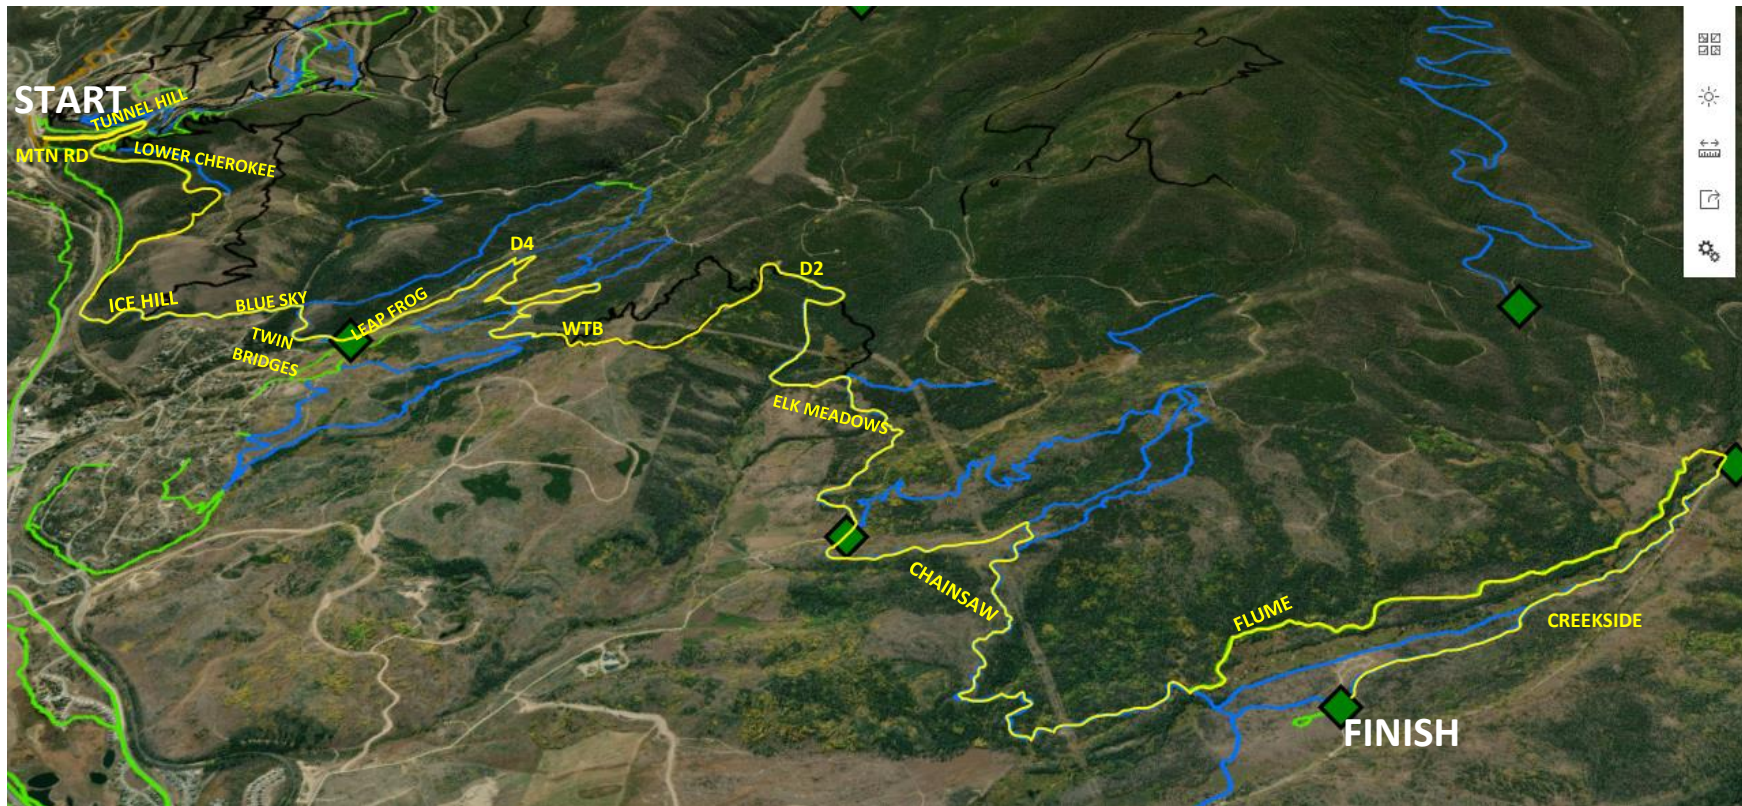

PRIMAL

**THE PRIMAL POINT TO POINT XC RACE
PRESENTED BY GRAND PARK
18 & UNDER EXPERT – ALL SPORT – CLYDESDALE COURSE**

COURSE LENGTH – APPROXIMATELY 18.85 MILES

GPS LINK: <https://connect.garmin.com/modern/activity/6934803839>