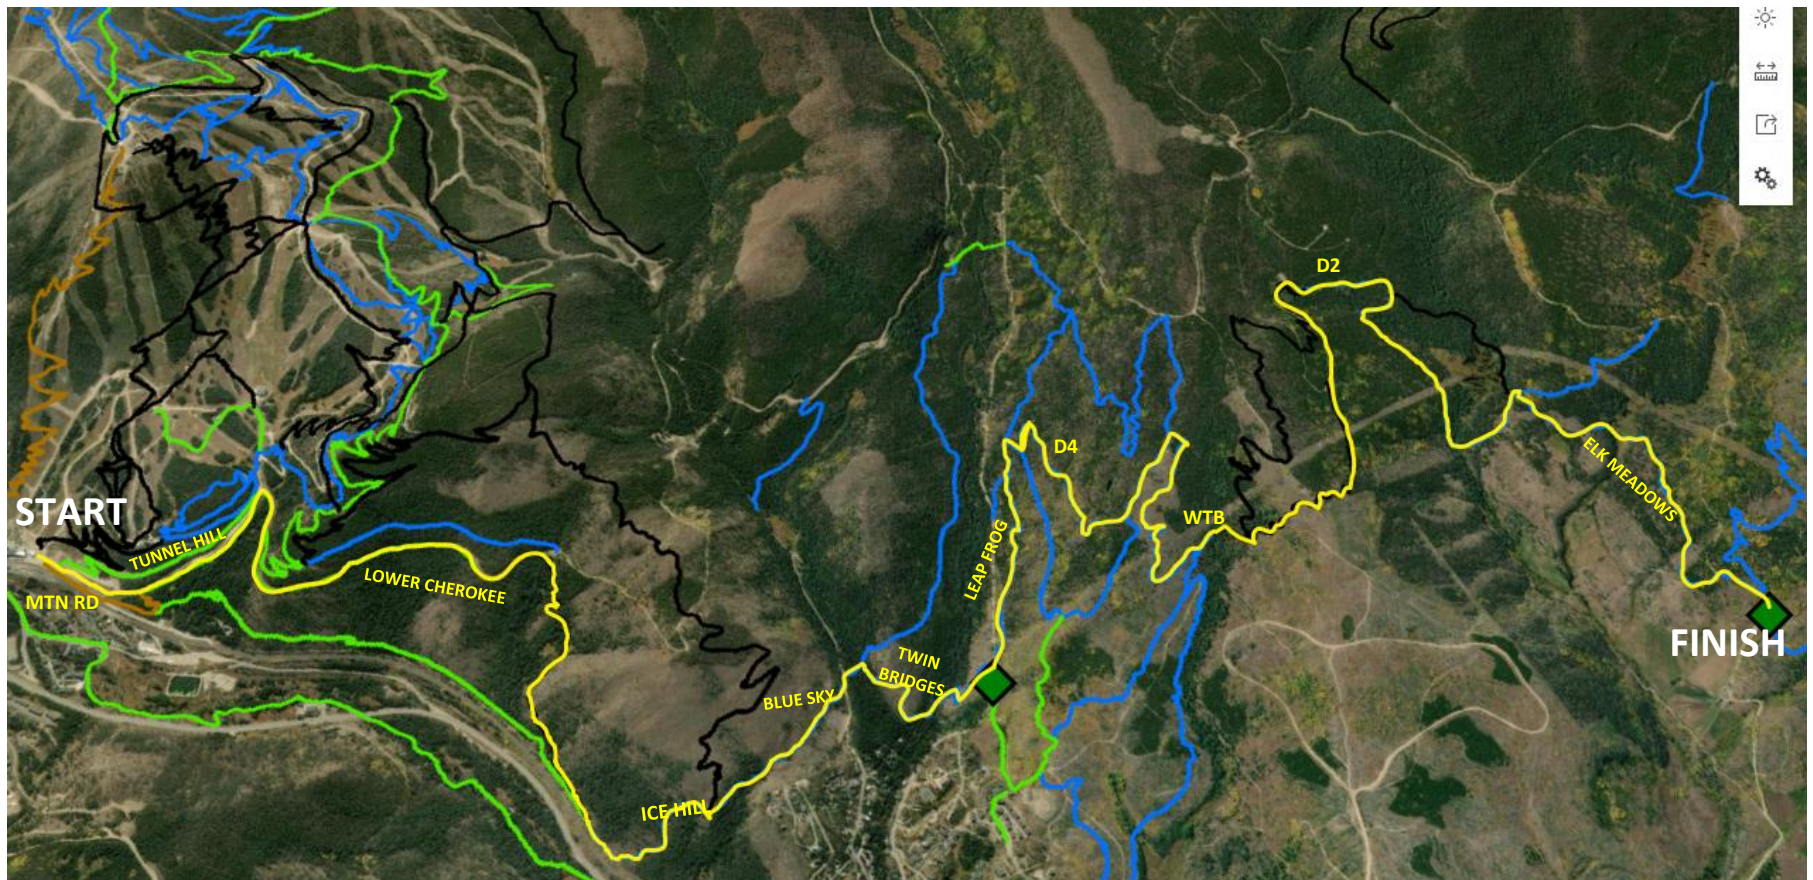

THE PRIMAL POINT TO POINT XC RACE

PRESENTED BY GRAND PARK

NOVICE COURSE – ENDS AT MILE 12

COURSE LENGTH – APPROXIMATELY 12 MILES

GPS LINK (Sport Course): <https://connect.garmin.com/modern/activity/6934803839> Stop at Mile 12 to complete Novice Course