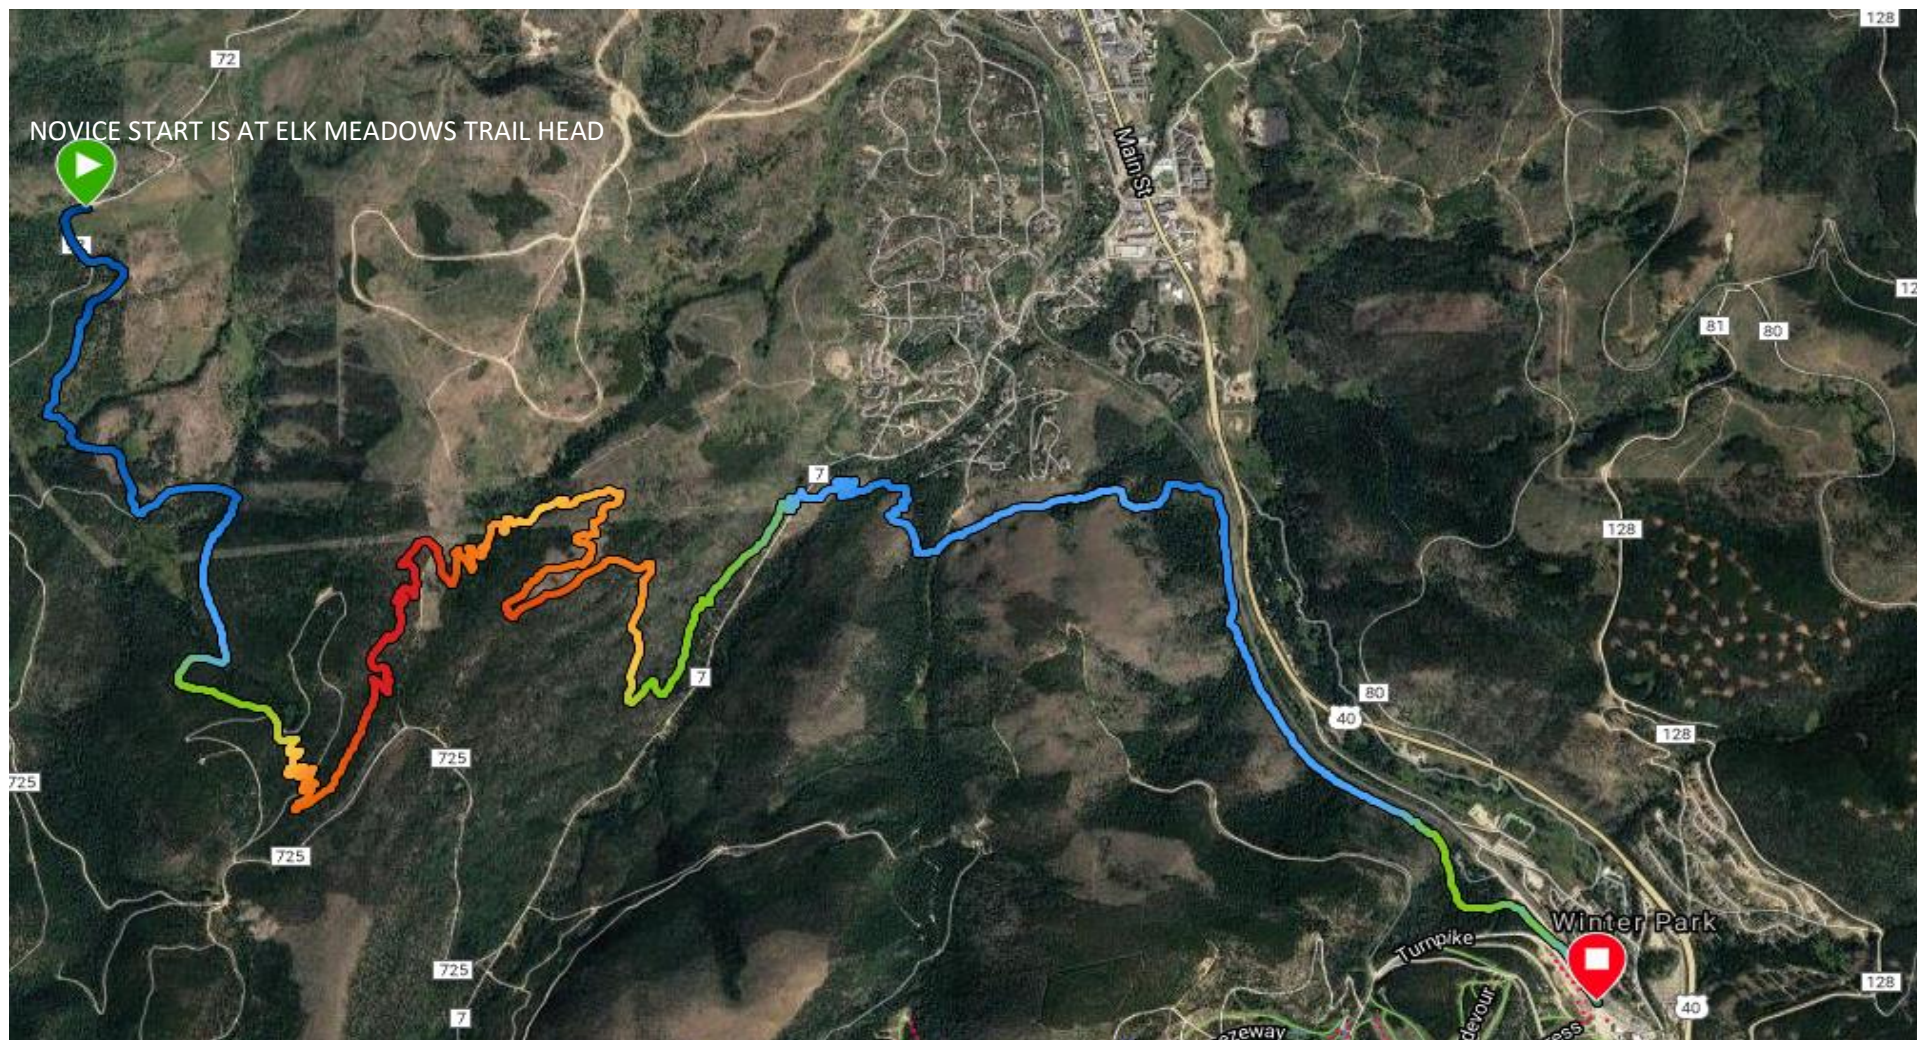

WINTER PARK

CLASSICS

MTB RACE SERIES

2021 KING OF THE ROCKIES – SATURDAY, AUGUST 28 – NOVICE COURSE

DISTANCE – 10.55 MILES <https://connect.garmin.com/modern/activity/7299196585>