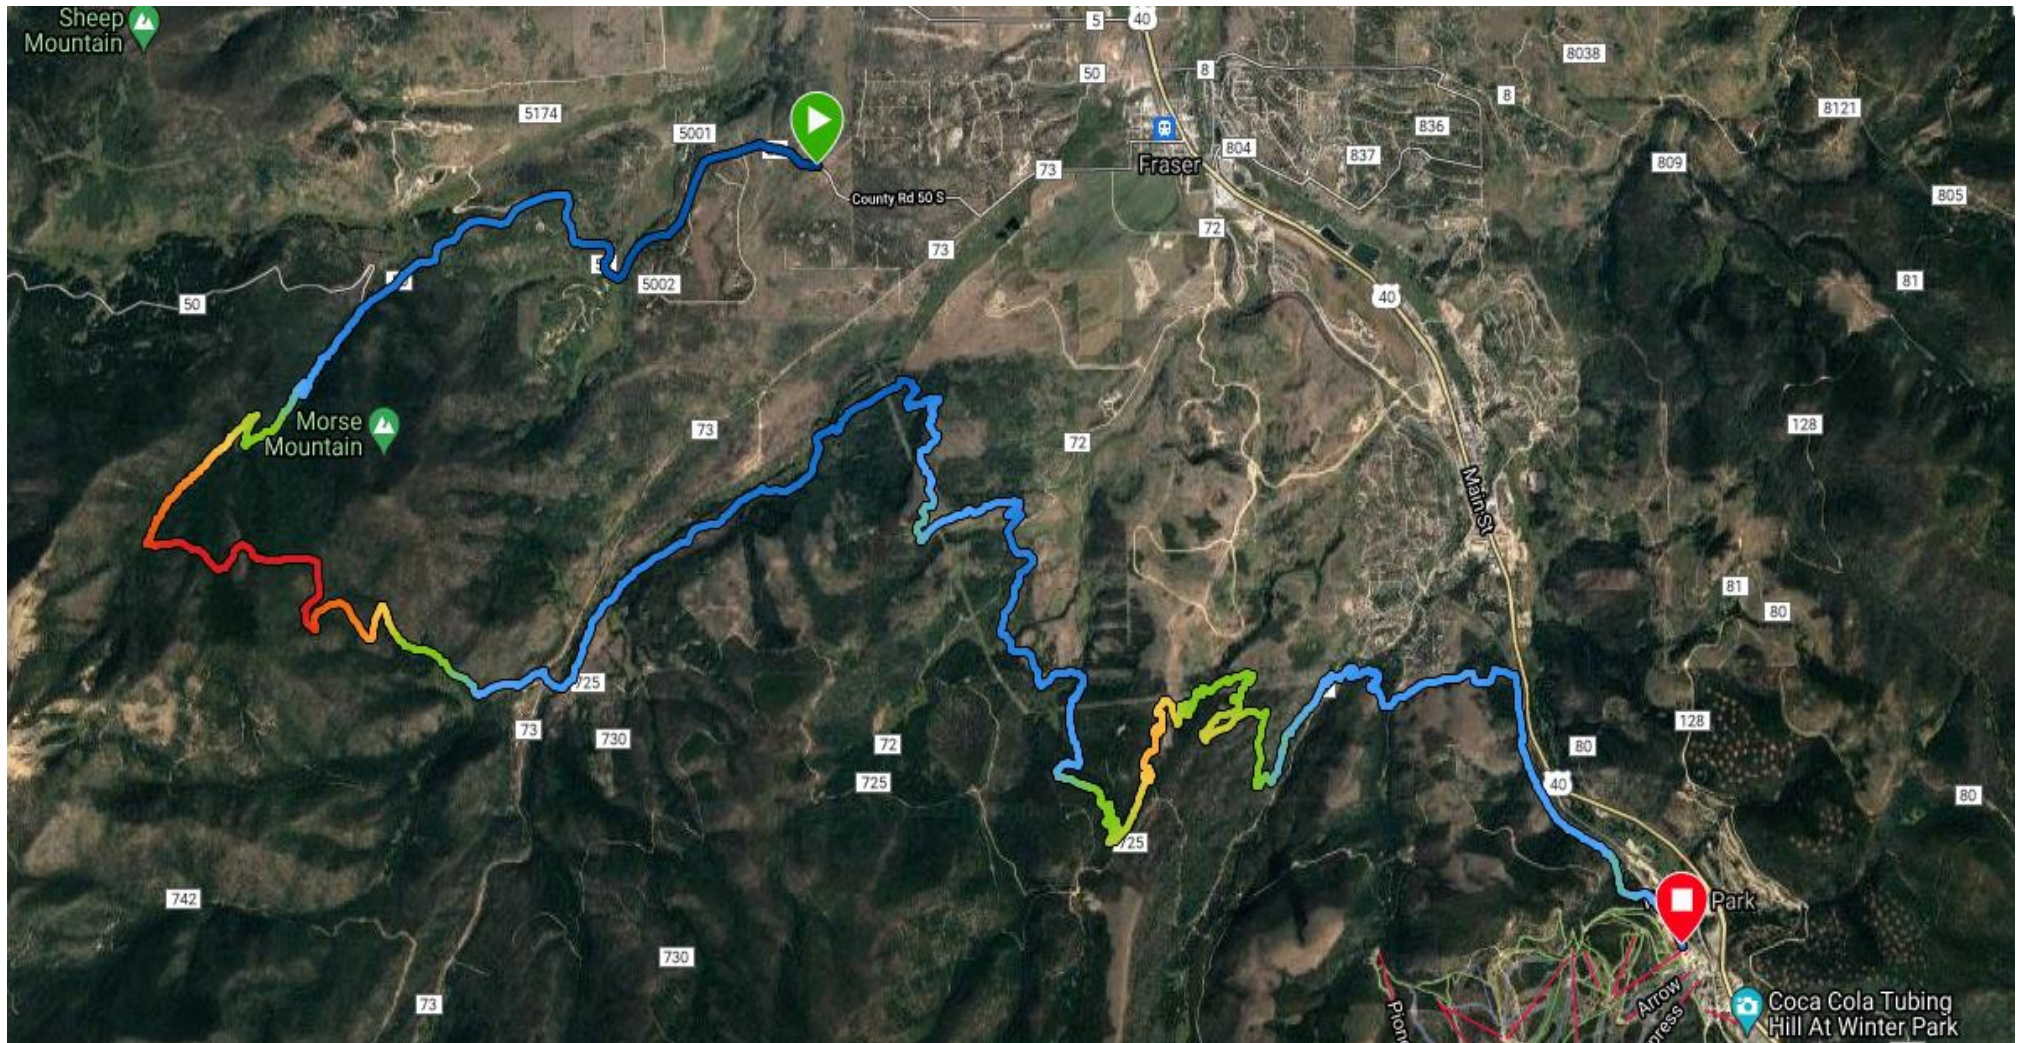

Winter
park

WINTER PARK
CLASSICS
MTB RACE SERIES

2021 KING OF THE ROCKIES – SATURDAY, AUGUST 28 – FULL COURSE

DISTANCE – 24.61 MILES <https://connect.garmin.com/modern/activity/7299196528>